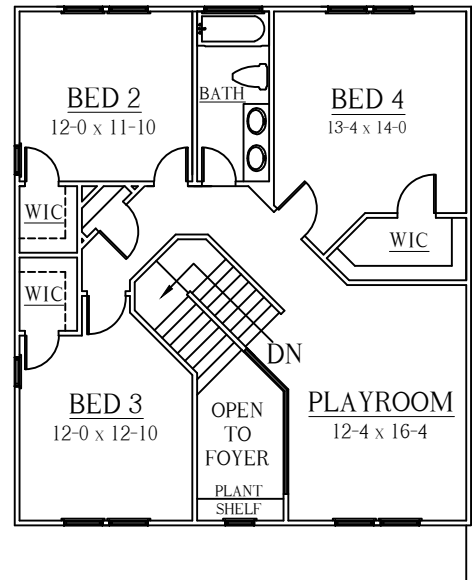

# WINDSOR

2797 Square Feet, 4 Bedrooms, 2 1/2 Baths, Family Room with Fireplace, Deck, 2-Car Garage

First Floor

Second Floor