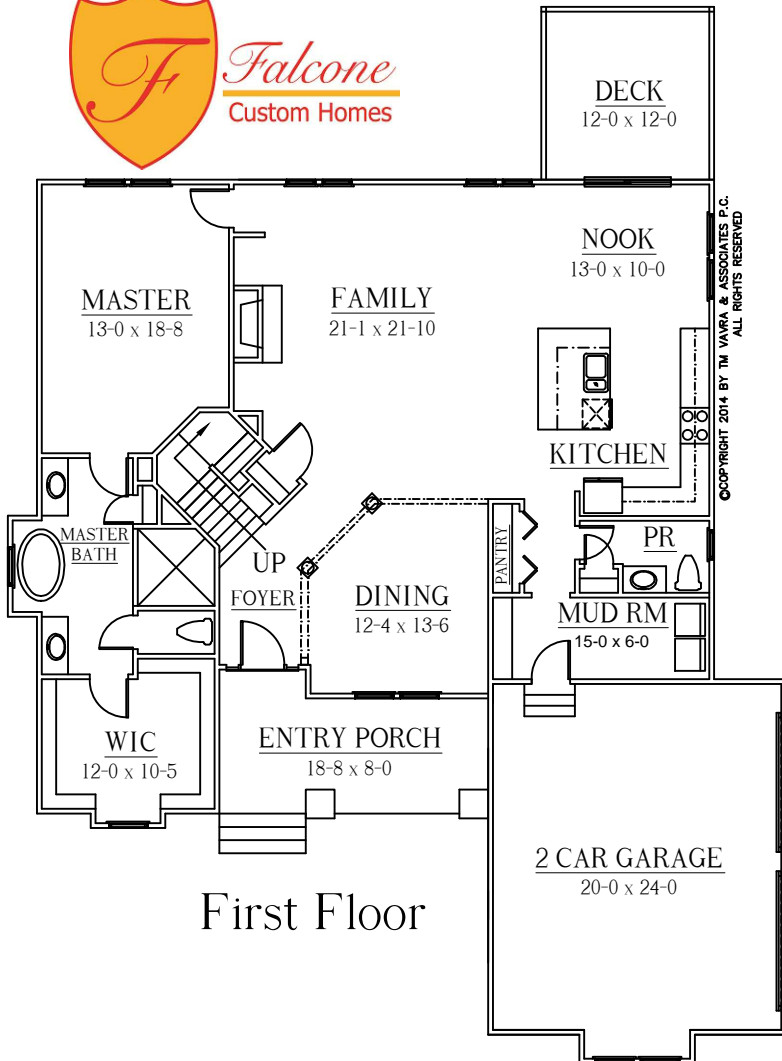

# WINDSOR

2797 Square Feet, 4 Bedrooms, 2 1/2 Baths, Family Room with Fireplace, Deck, 2-Car Garage

First Floor

Second Floor