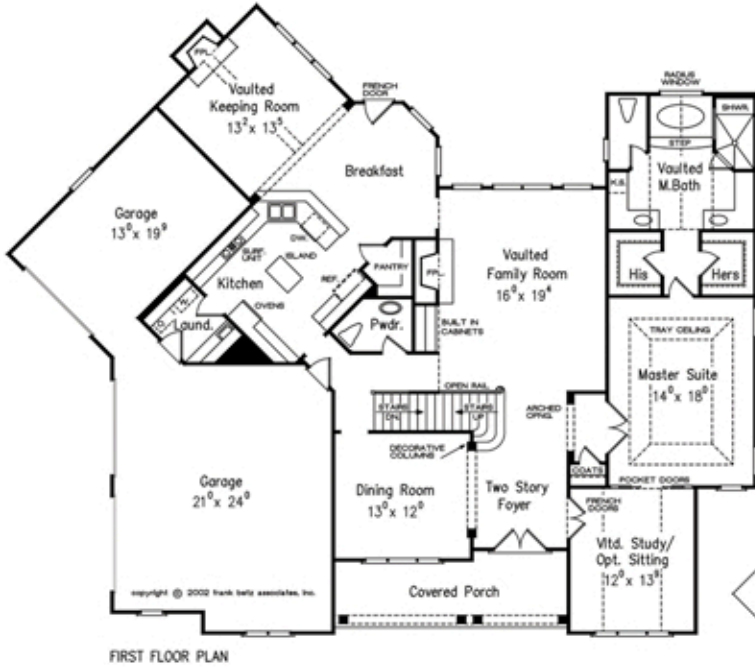

Falcone
Custom Homes

European Tradition

MUIRFIELD

1st Floor	2153 sq. ft.
2nd Floor	1036 sq. ft.
Total	3189 sq. ft.

Overall Dimensions
72'-0" x 60'-6"

Floorplans and elevations are subject to change. Floorplan dimensions are approximate. Consult working drawings for actual dimensions and information. Elevations are artists' conceptions.