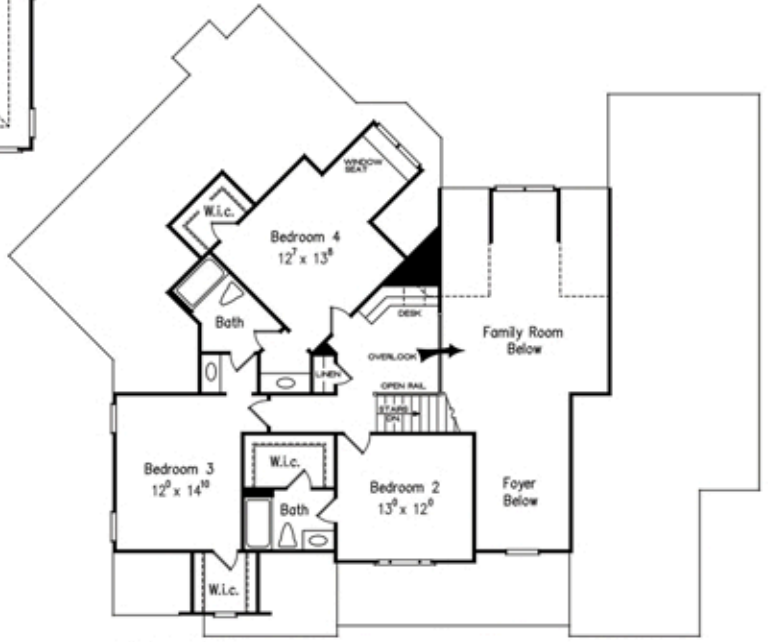

Falcone
Custom Homes

European Tradition

MUIRFIELD

1st Floor	2153 sq. ft.
2nd Floor	1036 sq. ft.
Total	3189 sq. ft.

Overall Dimensions
72'-0" x 60'-6"

Floorplans and elevations are subject to change. Floorplan dimensions are approximate. Consult working drawings for actual dimensions and information. Elevations are artists' conceptions.